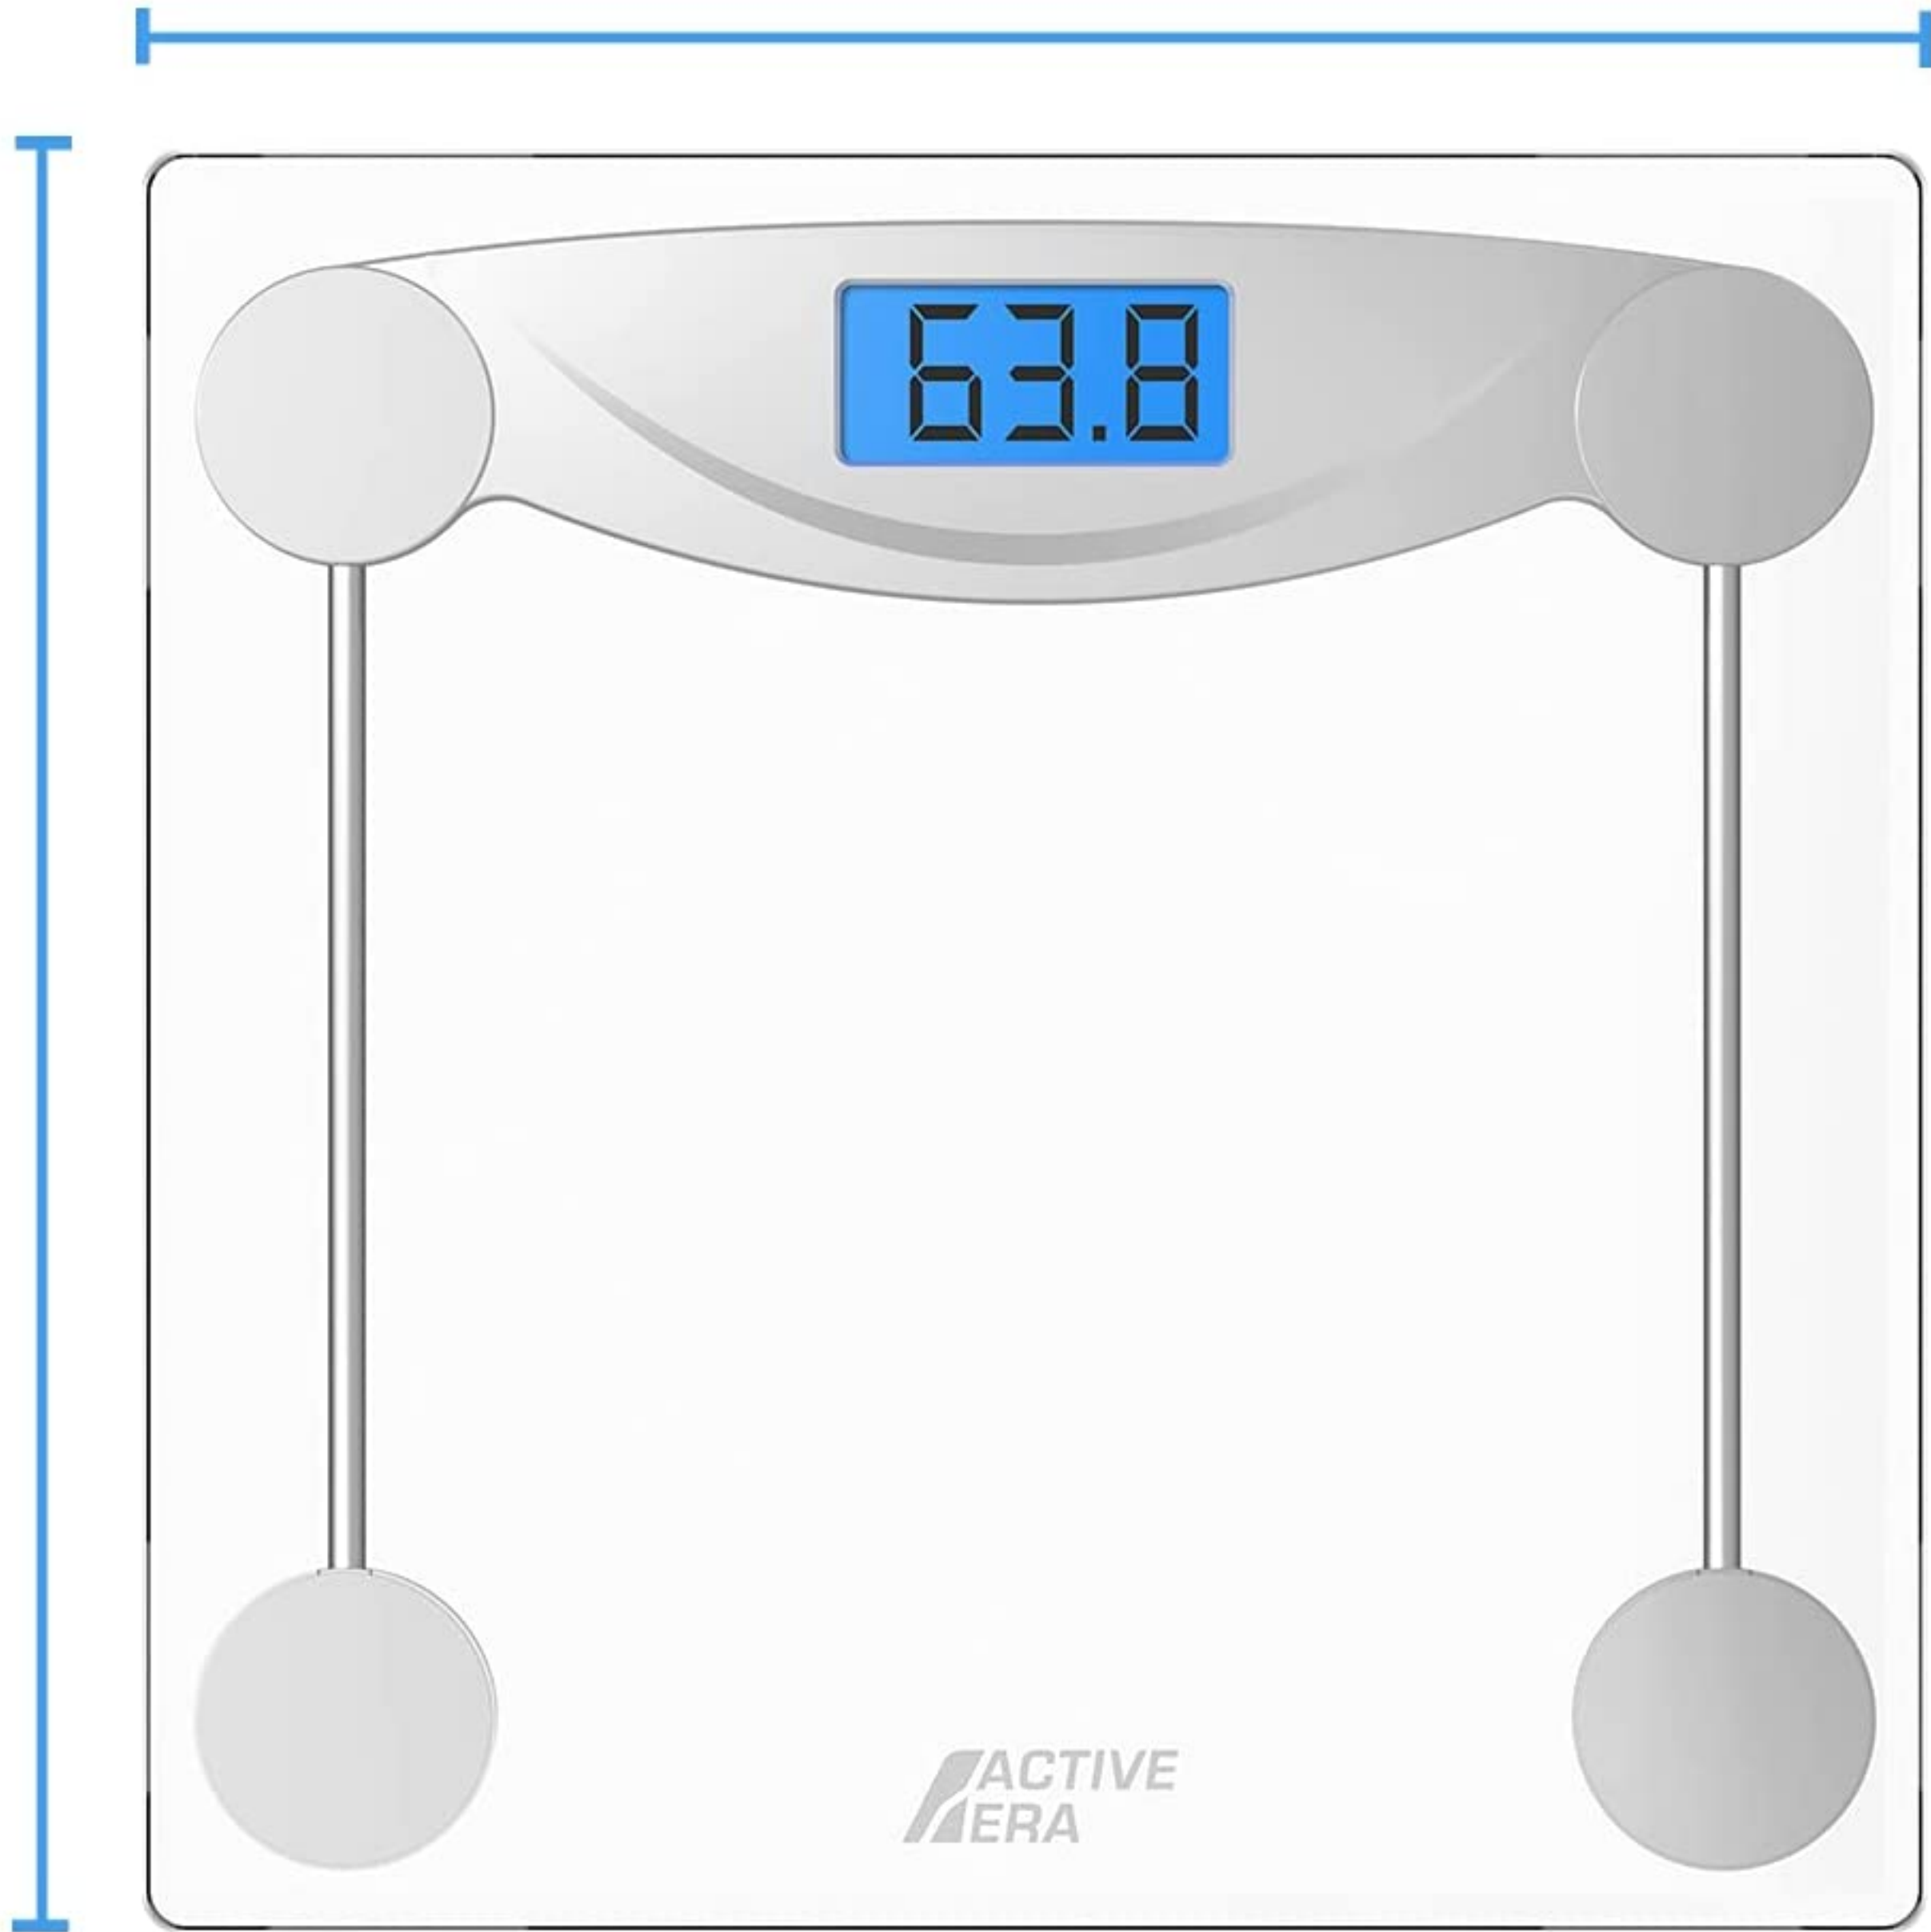

Specifications

28cm/11"

28cm/11"

ACTIVE
ERA

2cm/0.86"

63.0

ACTIVE
ERA

High Precision Sensors

Built-in high precision weighing sensors provide ultra-high accuracy.

3 Different Measures

Choose between st/kg/lb with a maximum weight of 28 stone/180kg/400lb

OVERLOAD
PROTECTION

3 DIFFERENT MEASURES
(KG/LB/ST)

HIGH
PRECISION

LCD
DISPLAY

BATTERIES
INCLUDED

ACTIVE
ERA

Tempered Glass

The scales top in tempered glass is strong, stain resistant and easy to clean.